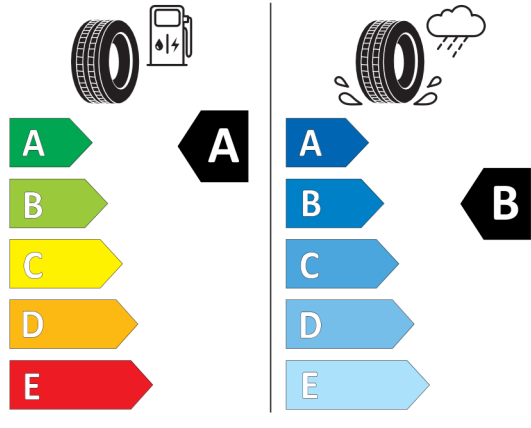

Continental 483114

Continental

0358519

245/50 R 19 105 W XL

C1

2020/740

<https://eprel.ec.europa.eu/qr/483114>