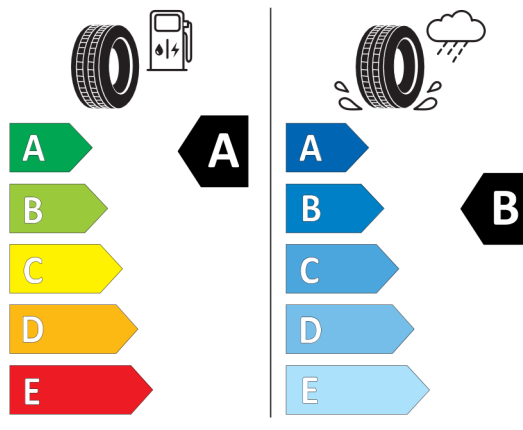

Bridgestone 382610

BRIDGESTONE 18970

245/50 R19 105 W XL C1

2020/740

<https://eprel.ec.europa.eu/qr/382610>