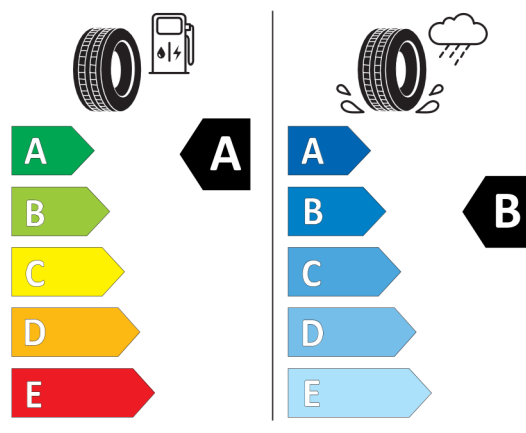

Bridgestone 382610

BRIDGESTONE 18970

245/50 R19 105 W XL C1

2020/740

<https://eprel.ec.europa.eu/qr/382610>