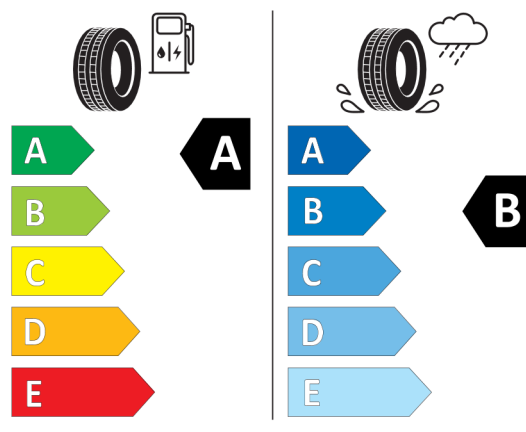

Bridgestone 382611

BRIDGESTONE 19745

245/50 R19 105 W XL C1

2020/740

<https://eprel.ec.europa.eu/qr/382611>