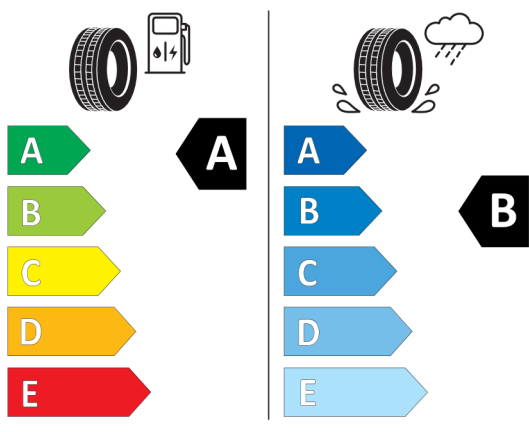

Michelin 410016

MICHELIN 356061

245/50R19 105 W XL C1

2020/740

<https://eprel.ec.europa.eu/qr/410016>