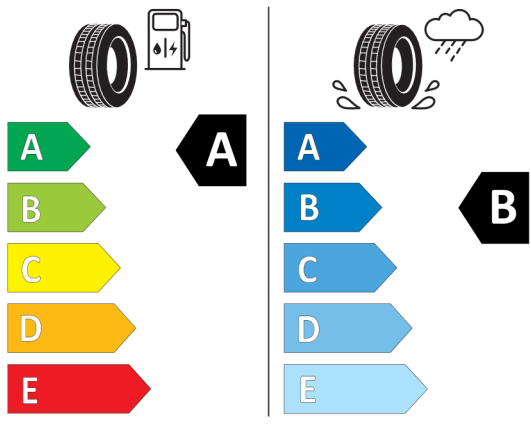

Continental 483114

Continental

0358519

245/50 R 19 105 W XL

C1

2020/740

<https://eprel.ec.europa.eu/qr/483114>